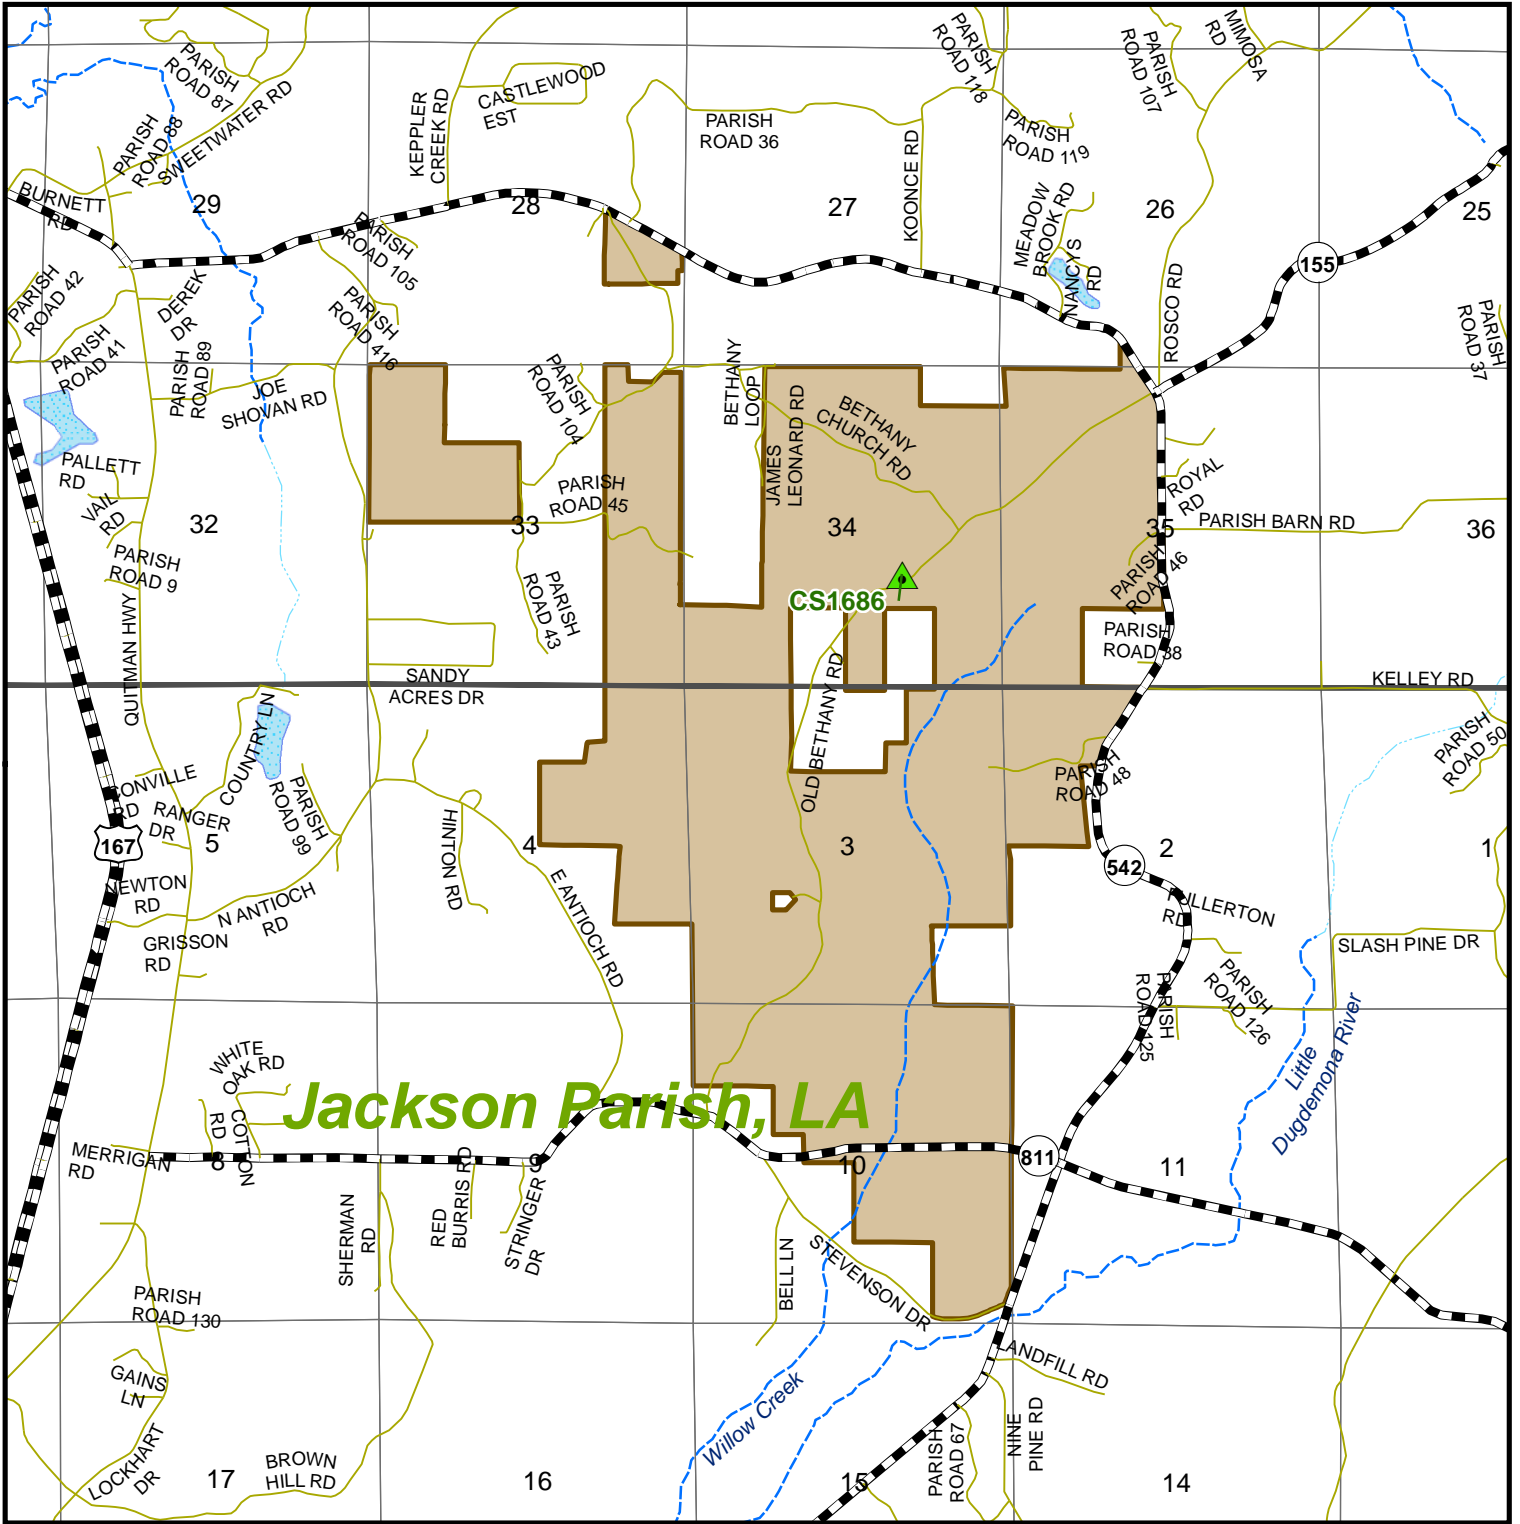

Exhibit "A"

Jackson Parish, LA

Hunt Lease Map LA-8138

Willow Creek Hunting Club

Acres: 2220

	Campsite		River/Perennial Stream
	Interstate		Intermittent Stream
	Highway		Lakes/Reservoirs
	Road		Counties
	Railroads		Leases